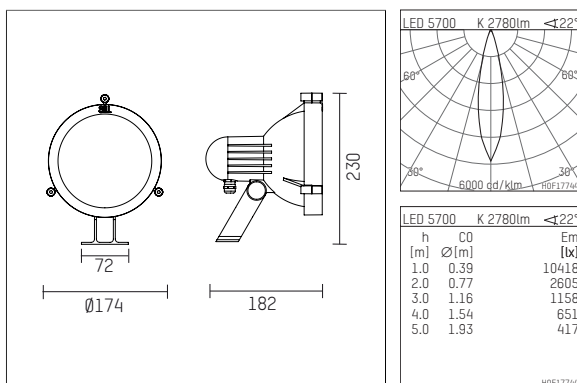

02S2030KWDE916 | silver

02S
projector
LED | 30 W 5700 K

- projector 02S
- for wall-, ground and ceiling mounting
- with mounting bracket, pivots in two axes
- with LED 4360 lm
- colour temperature: 5700 K
- colour rendering index: CRI 80
- L90 / B10 (50.000h)
- SDCM < 3
- net luminous flux: 2780 lm
- total load: 30 W
- luminous efficacy: 92,7 lm/W
- rotationsymmetrical light distribution, medium
- beam angle: 25 °
- with built in LED power unit, electronic (DALI), 220-240 V, 0/50/60 Hz
- power supply: 4-pole supply cord 1,5 mm², Length: 500 mm
- With circular connector RST16 (Wieland) for cables with diameter 7,1-13mm and cross section 0,25-2,5mm.
- Connection outside of the luminaire housing for easier installation
- housing of die cast aluminium
- safety glass, clear
- length: 180 mm, width: 174 mm, height: 230 mm
- pivotable -80°/+40°
- windage area: 0,06 m²
- weight: 2,1 kg
- protection rating: IP65
- protection class II
- 5 years Hoffmeister warranty
- designed and manufactured in Germany
- maximum ambient temperature: 40 ° C
- impact resistance class: IK08
- certificates: manufactured according to DIN VDE 0711 / EN 60598, CE
- colour: silver (RAL9006)
- 02S2030KWDE916