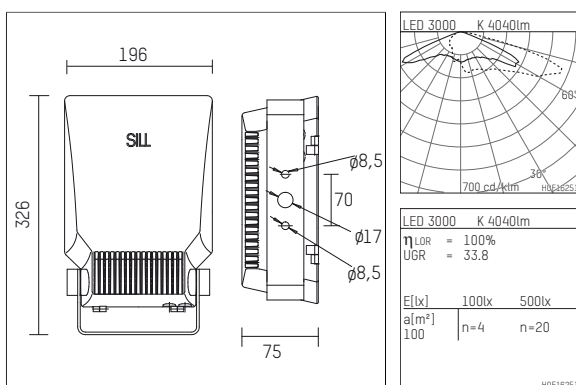

1505040WW02-1D | silver

150
plane projector
LED | 40 W 3000 K

- plane projector 150
- with mounting bracket
- for wall-, ground-, pole or ceiling mounting
- with LED 5470 lm
- colour temperature: 3000 K
- colour rendering index: CRI >80
- L90 / B10 (100.000 / ta 25°C)
- SDCM < 3
- net luminous flux: 4040 lm
- total load: 40 W
- luminous efficacy: 101,0 lm/W
- asymmetrical light distribution, deep
- with built in LED power unit, electronic (DALI), 220-240 V, 0/50/60 Hz
- including thermal protection for driver and LED module
- optional DC voltage suitable (AC/DC) - 15% power for operation in emergency lighting systems
- further dimming functions on request
- dimming range: 100-10 %
- Number of luminaires per fuse (B16): 30
- power supply: connecting terminal 5x2,5 mm²
- M20 cable gland for cables 8-13 mm
- housing of die cast aluminium
- safety glass, clear
- length: 326 mm, width: 196 mm, height: 75 mm
- pivot range +120°/-90°
- windage area: 0,10 m²
- weight: 3,3 kg
- protection rating: IP65
- protection class II
- 5 years Hoffmeister warranty
- designed and manufactured in Germany
- minimum ambient temperature: -40 ° C
- maximum ambient temperature: 45 ° C
- impact resistance class: IK06
- certificates: manufactured according to DIN VDE 0711 / EN 60598
- colour: silver (RAL9006)
- 1505040WW02-1D
