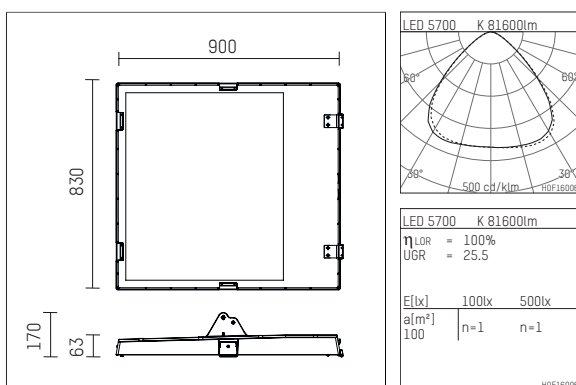

## 177F600KW70D | unpainted aluminium

177 | 2.0  
Arealfooter  
LED | 600 W 5700 K

- Arealfooter 177 2.0
- for surface mounted installation on wall or ceiling
- mounting bracket must be ordered separately
- with LED 101000 lm
- colour temperature: 5700 K
- colour rendering index: CRI >70
- L80 / B10 (50.000h)
- net luminous flux: 81600 lm
- total load: 600 W
- luminous efficacy: 136,0 lm/W
- symmetrical light distribution, very wide flood
- beam angle: 98 °
- 3 integrated LED power units, electronic (DALI), 220-240 V, 0/50/60 Hz
- overvoltage protection 10kV; discharge current 5kA
- dimmable 10-100%
- Number of luminaires per fuse (B16): 1
- power supply: plug connector 5x2,5 mm<sup>2</sup>
- optional loop-in loop-out cabling
- housing of aluminium and die cast aluminium
- safety glass, clear
- length: 900 mm, width: 830 mm, height: 170 mm
- windage area: 0,75 m<sup>2</sup>
- weight: 37,9 kg
- protection rating: IP65
- protection class I
- 5 years warranty
- designed and manufactured in Germany
- minimum ambient temperature: -40 ° C
- maximum ambient temperature: 45 ° C
- certificates: manufactured according to DIN VDE 0711 / EN 60598
- colour: unpainted aluminium
- 177F600KW70D