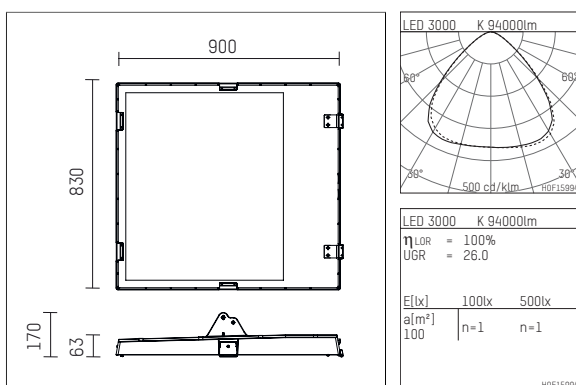

177F750WW70D | unpainted aluminium

177 | 2.0
Arealfooter
LED | 750 W 3000 K

- Arealfooter 177 2.0
- for surface mounted installation on wall or ceiling
- mounting bracket must be ordered separately
- with LED 116000 lm
- colour temperature: 3000 K
- colour rendering index: CRI >70
- L80 / B10 (50.000h)
- net luminous flux: 94000 lm
- total load: 750 W
- luminous efficacy: 125,3 lm/W
- symmetrical light distribution, very wide flood
- beam angle: 98 °
- 4 integrated LED power units, electronic (DALI), 220-240 V, 0/50/60 Hz
- overvoltage protection 10kV; discharge current 5kA
- dimmable 10-100%
- Number of luminaires per fuse (B16): 1
- power supply: plug connector 5x2,5 mm²
- optional loop-in loop-out cabling
- housing of aluminium and die cast aluminium
- safety glass, clear
- length: 900 mm, width: 830 mm, height: 170 mm
- windage area: 0,75 m²
- weight: 38,9 kg
- protection rating: IP65
- protection class I
- 5 years warranty
- designed and manufactured in Germany
- minimum ambient temperature: -40 ° C
- maximum ambient temperature: 40 ° C
- certificates: manufactured according to DIN VDE 0711 / EN 60598
- colour: unpainted aluminium
- 177F750WW70D