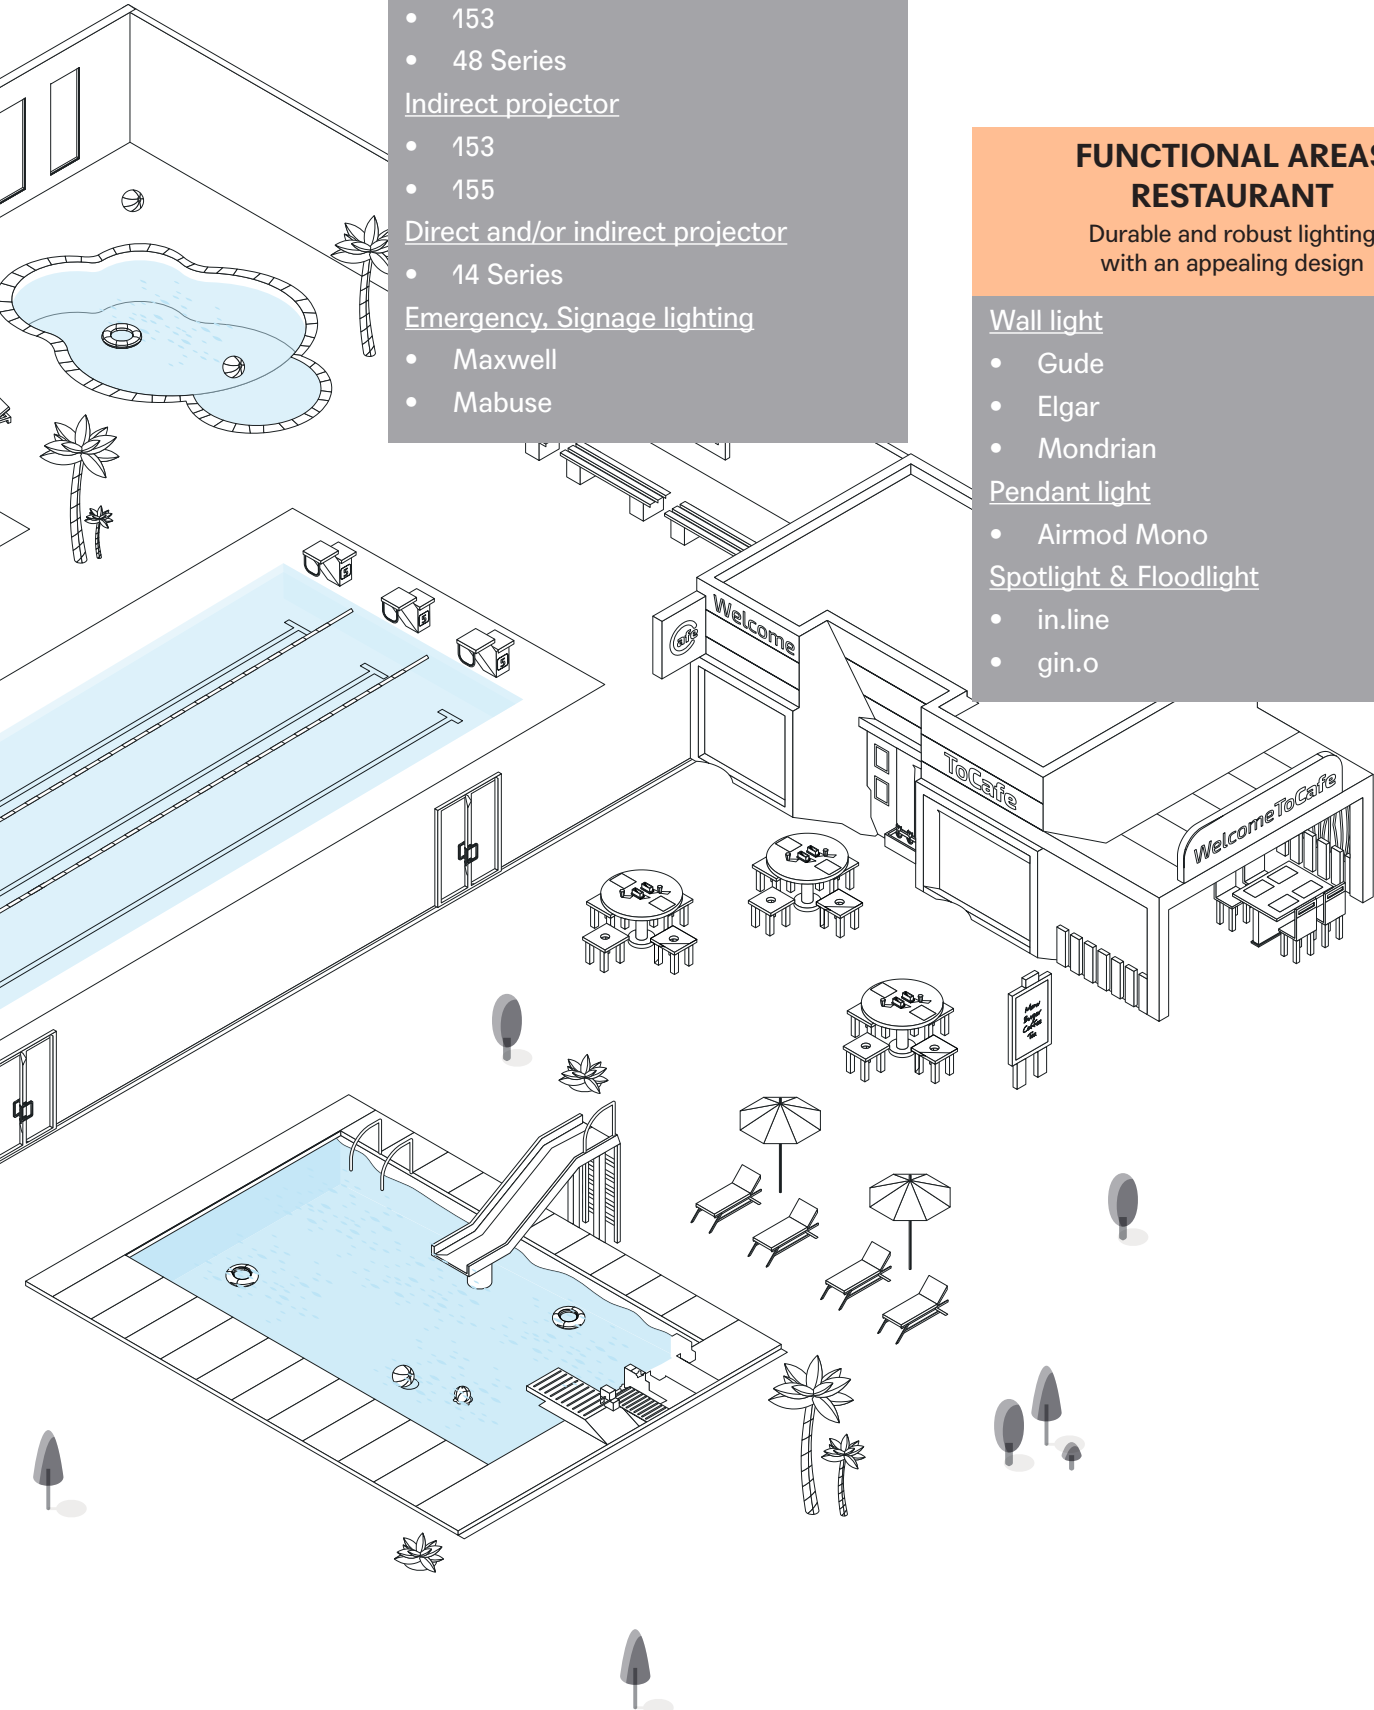

POOLS

Durable lights with specialist protection against corrosion for chlorinated environments.

Downlight

- complx.100, 150, 200 (IP65)

Direct projector

- 153
- 48 Series

Indirect projector

- 153
- 155

Direct and/or indirect projector

- 14 Series

Emergency, Signage lighting

- Maxwell
- Mabuse

FUNCTIONAL AREAS RESTAURANT

Durable and robust lighting with an appealing design

Wall light

- Gude
- Elgar
- Mondrian

Pendant light

- Airmod Mono

Spotlight & Floodlight

- in.line
- gin.o