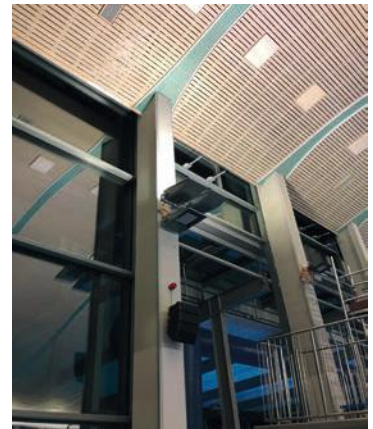

Indirect lighting with spotlights

- Indirect lighting, reflected from the ceiling, provides a pleasant atmosphere in the swimming pool.
- The asymmetric light casts no shadows and emphasises the height of the room.
- There is no glare, creating optimal conditions for both employees and guests.