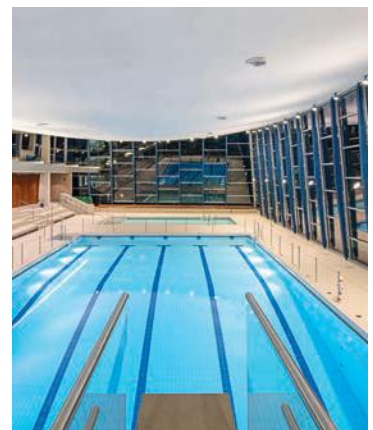

Indirect lighting with spotlights

- Indirect lighting, reflected from the ceiling, provides a pleasant atmosphere in the swimming pool.
- The asymmetric light casts no shadows and emphasises the height of the room.
- There is no glare, creating optimal conditions for both employees and guests.

Asymmetric lighting from the poolside

- The asymmetric lighting from the poolside provides illumination for rooms with low ceilings, convertible roofs or ceilings with poor reflection.
- The installation height determines the uniformity above the water.

Indirect and direct lighting

Side lighting of water surfaces (direct lighting) and, if necessary, additional indirect lighting via the ceiling surfaces offer the following advantages:

- Flexible spotlight concept, many different locations are possible thanks to extensive lighting technology.
- Discreet integration of the luminaires into the architecture.
- Optionally, the separate power units can be moved out of the swimming pool hall.