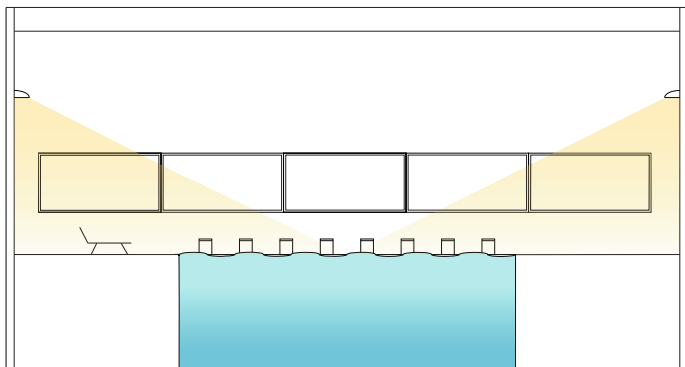

Uniform lighting for an optimal view of the water

Luminaire:
Hoffmeister compl. 150
IP65

Indirect lights for pleasant atmospheric lighting

Projector:
Sill 155

Asymmetric lighting from the poolside for low-ceilinged rooms