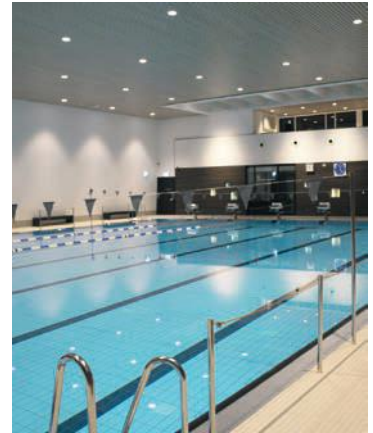

Luminaire:
Sill 153

Indirect and direct lighting with projectors

Luminaire:
Sill 14

Integrated lighting with downlights

- Downlights offer the option to discreetly light a swimming pool from the ceiling.
- The complx. series offer a broad spectrum of light fittings with different radiation angles and power ratings, which allow for precise lighting and thus greater safety.
- Because of the high lighting quality, corrosion protection and high protection category IP65, Hoffmeister complx. downlights can also be arranged above the water.

Indirect lighting with spotlights

- Indirect lighting, reflected from the ceiling, provides a pleasant atmosphere in the swimming pool.
- The asymmetric light casts no shadows and emphasises the height of the room.
- There is no glare, creating optimal conditions for both employees and guests.

Asymmetric lighting from the poolside

- The asymmetric lighting from the poolside provides illumination for rooms with low ceilings, convertible roofs or ceilings with poor reflection.
- The installation height determines the uniformity above the water.