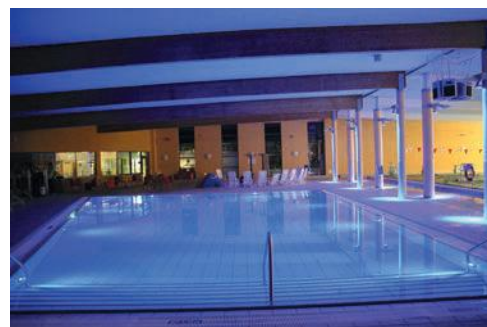

Levanger

SAUDI ARABIA

KAU Swimming Pool

Jeddah

UNITED KINGDOM

Langley Pool
Kings College Wimbledon
Kingfisher Leisure Centre Pool

Slough
London
Sudbury

Sammode, Hoffmeister and SILL form a new alliance: SHS Lighting, the European specialist in technical lighting.