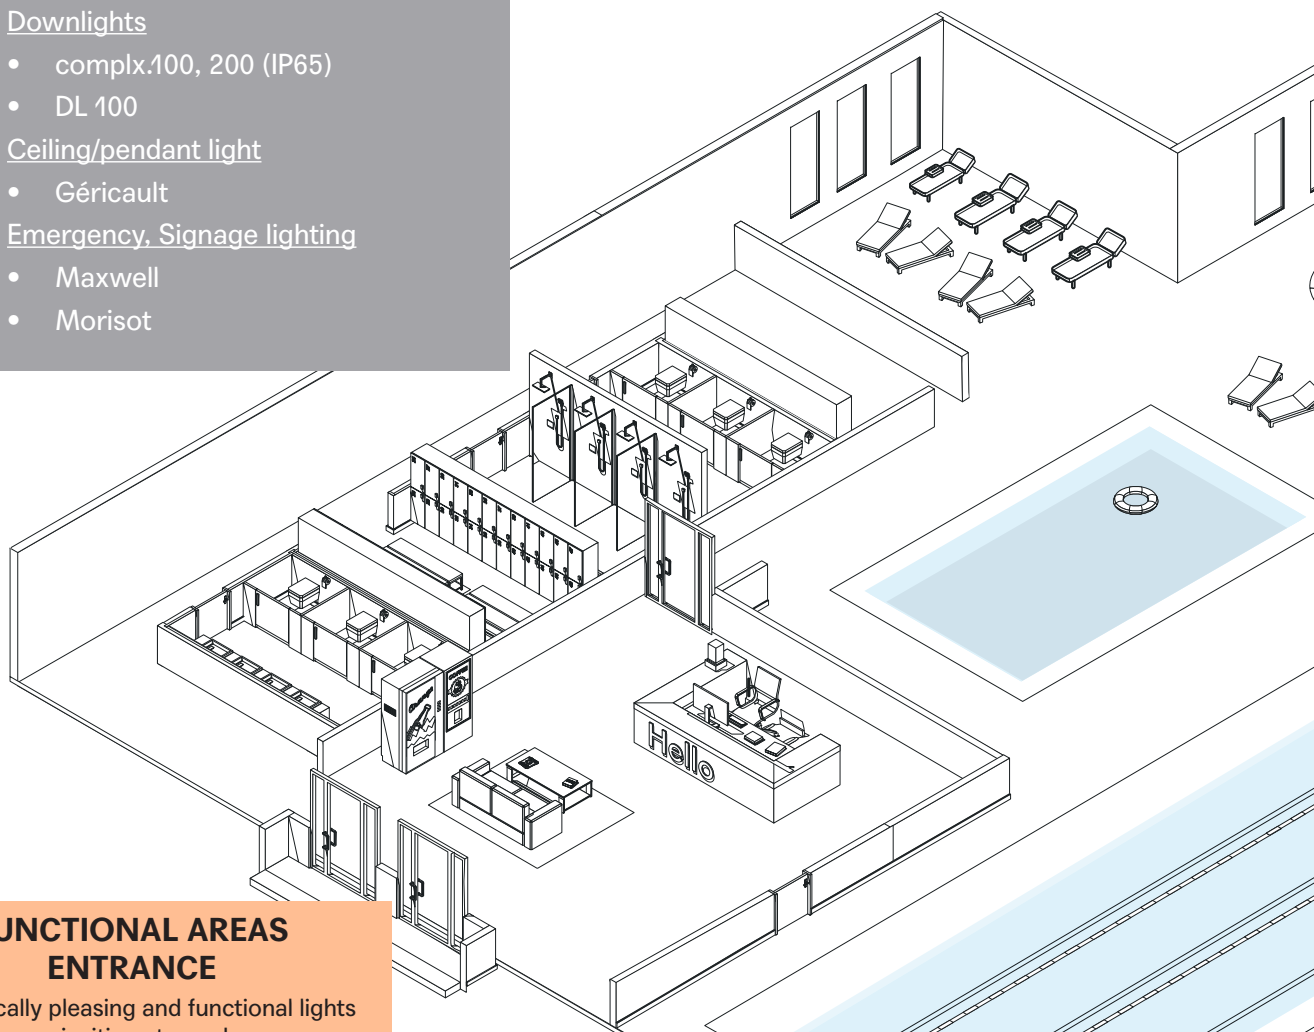

Downlights

- complx.100, 200 (IP65)
- DL 100

Ceiling/pendant light

- Géricault

Emergency, Signage lighting

- Maxwell
- Morisot

FUNCTIONAL AREAS ENTRANCE

Aesthetically pleasing and functional lights for an inviting atmosphere