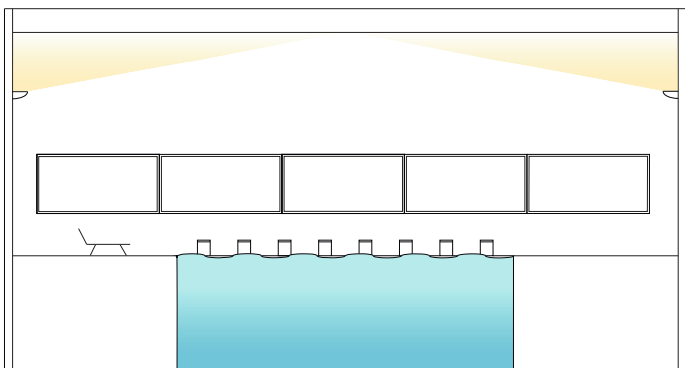

Uniform lighting for an optimal view of the water

Luminaire:
Hoffmeister compl. 150
IP65

Indirect lights for pleasant atmospheric lighting

Projector:
Sill 155

Asymmetric lighting from the poolside for low-ceilinged rooms