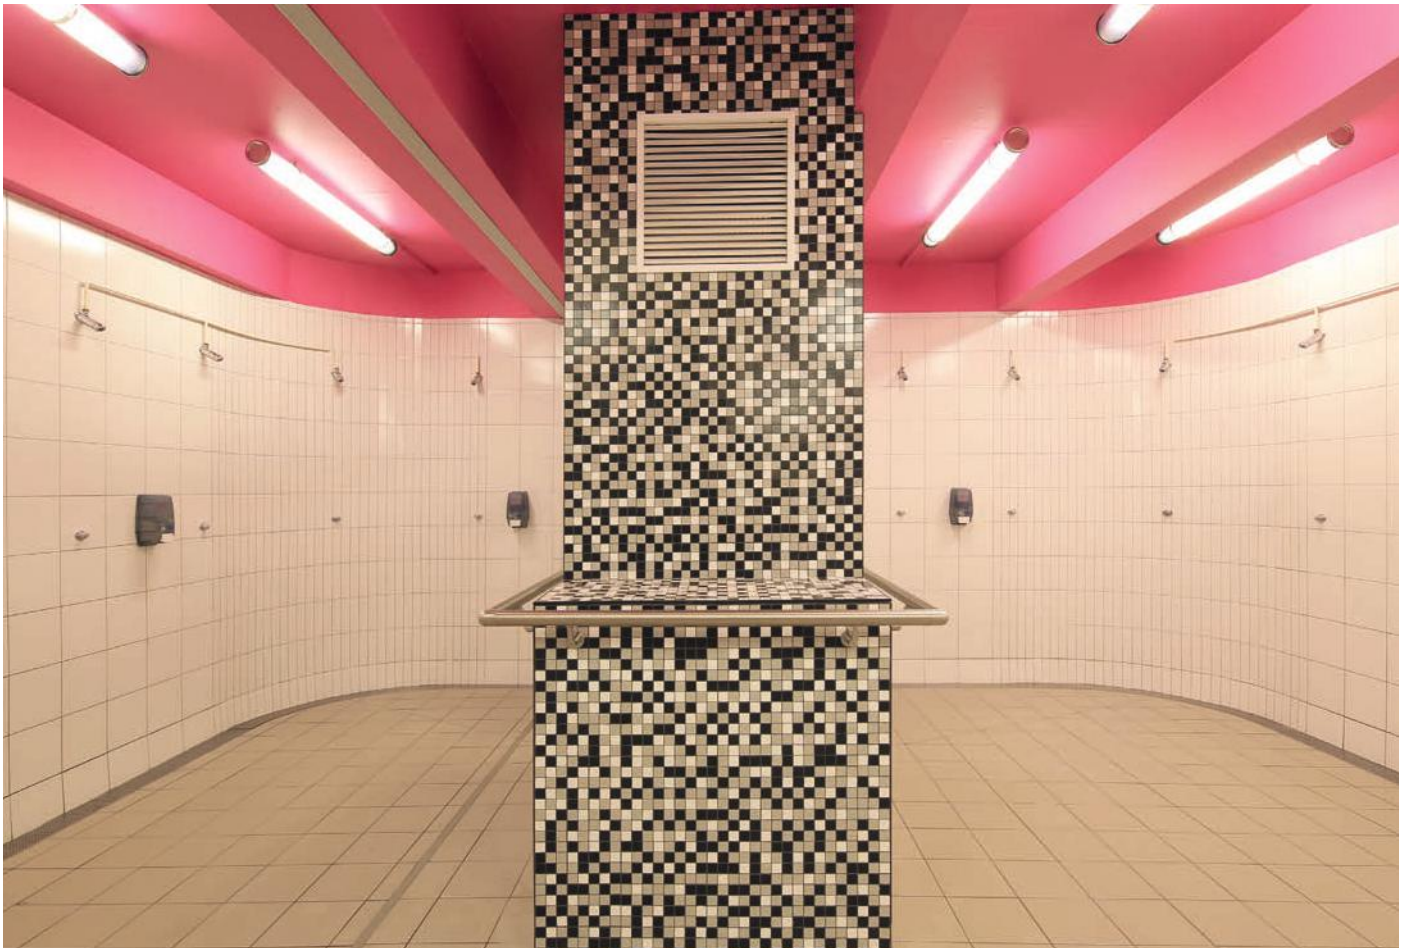

Etienne Gagnaire Nautical Centre, Villeurbanne, France. Architects: Z Architecture ©Jonathan Letoublon; Luminaire: Géricault