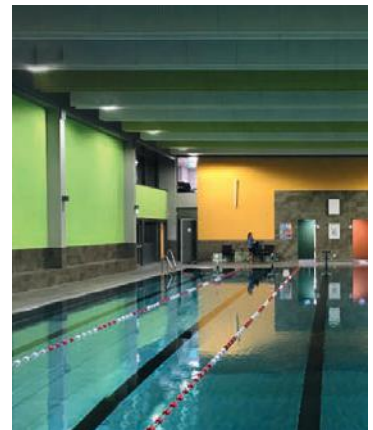

Luminaire:
Sill 153

Indirect and direct lighting with projectors

Luminaire:
Sill 14

Integrated lighting with downlights

- Downlights offer the option to discreetly light a swimming pool from the ceiling.
- The complx. series offer a broad spectrum of light fittings with different radiation angles and power ratings, which allow for precise lighting and thus greater safety.
- Because of the high lighting quality, corrosion protection and high protection category IP65, Hoffmeister complx. downlights can also be arranged above the water.

Indirect lighting with spotlights

- Indirect lighting, reflected from the ceiling, provides a pleasant atmosphere in the swimming pool.
- The asymmetric light casts no shadows and emphasises the height of the room.
- There is no glare, creating optimal conditions for both employees and guests.

Asymmetric lighting from the poolside

- The asymmetric lighting from the poolside provides illumination for rooms with low ceilings, convertible roofs or ceilings with poor reflection.
- The installation height determines the uniformity above the water.