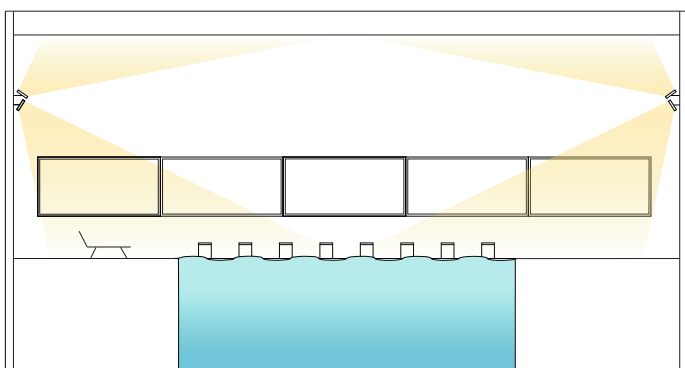

Indirect and direct lighting with projectors