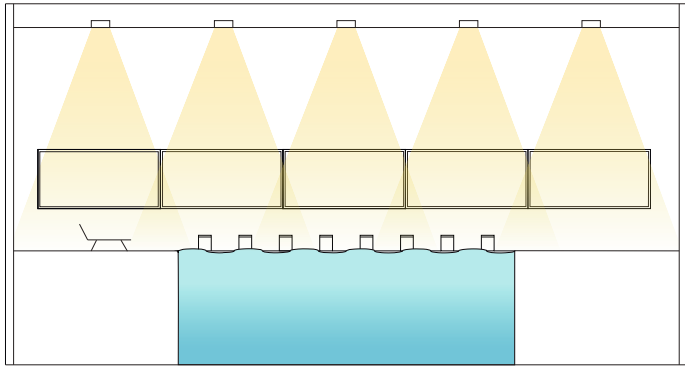

Lighting concepts for swimming pools

Uniform lighting for an optimal view of the water